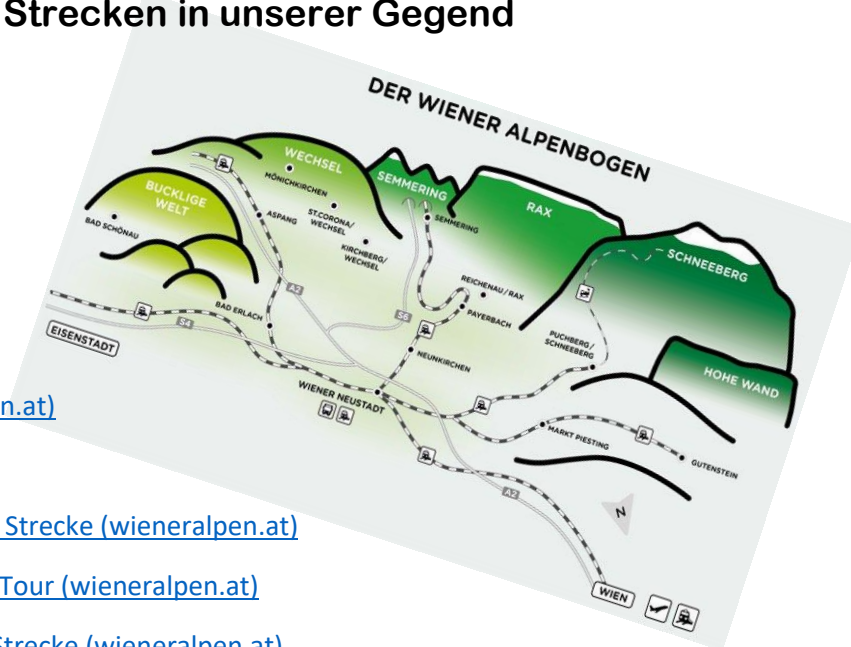

[Kreuzberg Mountainbikestrecke \(wieneralpen.at\)](http://wieneralpen.at)

[Weltkulturerbe-Runde \(wieneralpen.at\)](http://wieneralpen.at)

[Silbersberg - Strecke \(wieneralpen.at\)](http://wieneralpen.at)

[Rosalien-Tour \(wieneralpen.at\)](http://wieneralpen.at)

[Steinkreis-Strecke \(wieneralpen.at\)](http://wieneralpen.at)

[Thalhof - Strecke \(wieneralpen.at\)](http://wieneralpen.at)

[Grillenberg-Strecke \(wieneralpen.at\)](http://wieneralpen.at)

[Goldberg-Strecke \(wieneralpen.at\)](http://wieneralpen.at)

[Schwarzes Gold - Strecke \(wieneralpen.at\)](http://wieneralpen.at)

[Distelleiten-Strecke \(wieneralpen.at\)](http://wieneralpen.at)

Peischinger Dorfwirt